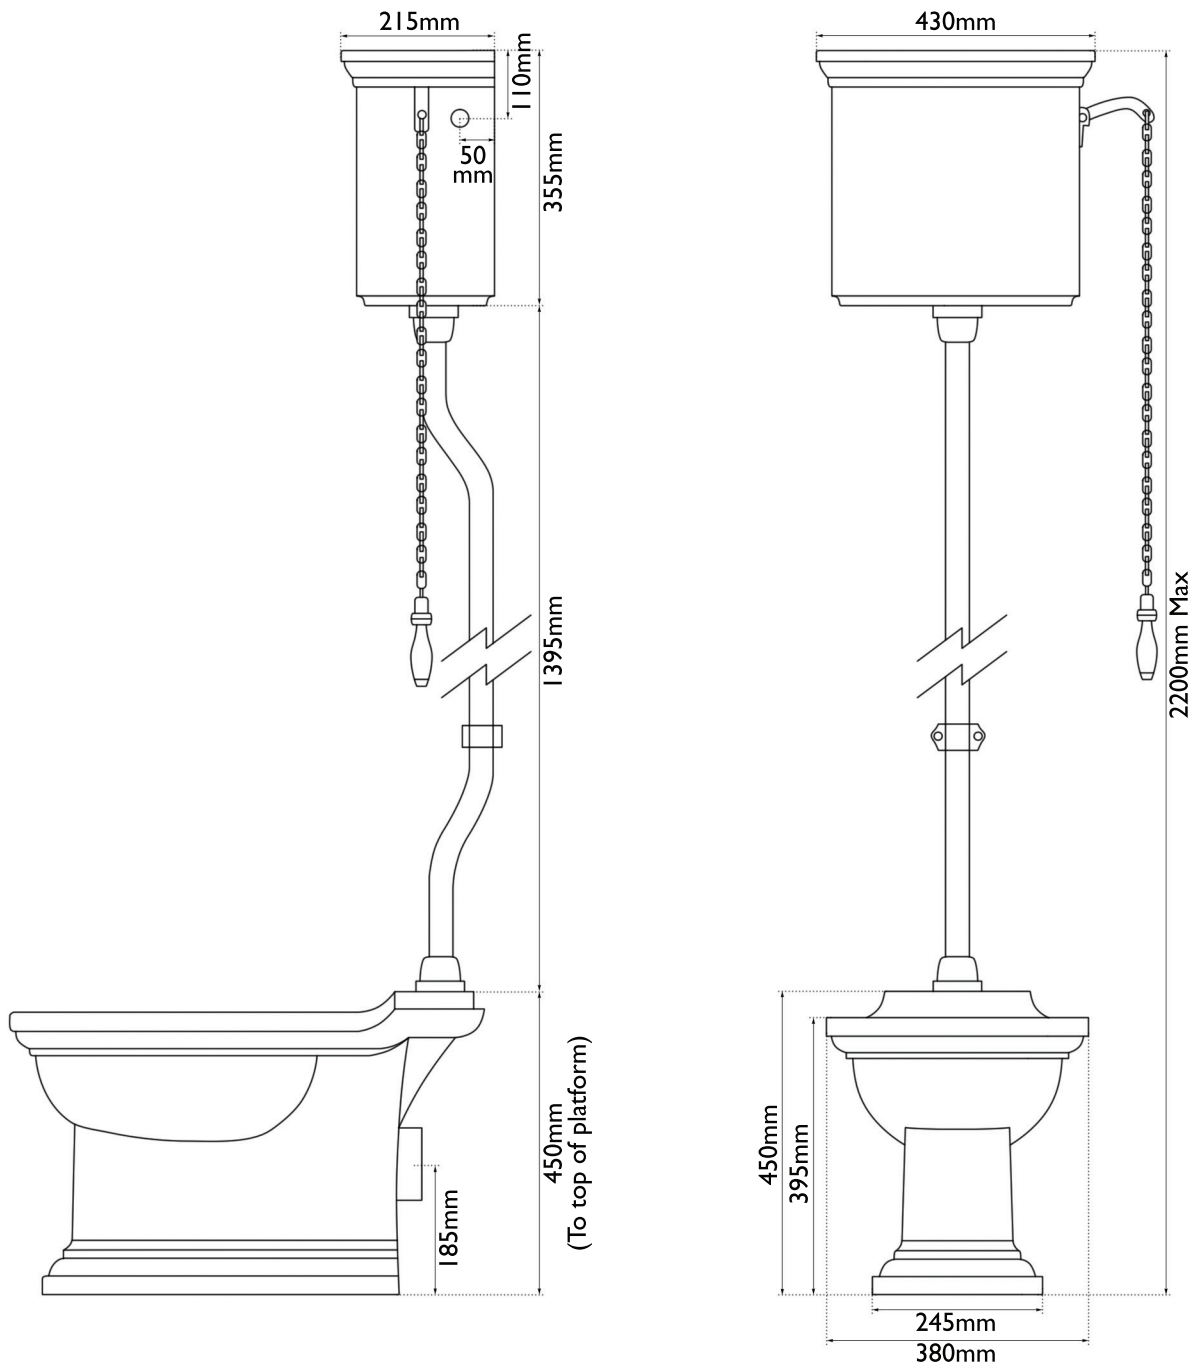

HURLINGHAM
The Bath Company

Chichester Ceramic High Level WC Pan

Chichester flush pipe = 1495mm (-100mm hidden in cistern & pan)
Exposed length = 1395mm

Please note that all sizes above may vary $\pm 3\%$.
First fix should not be undertaken until the product has arrived on site for physical measurements to be taken.