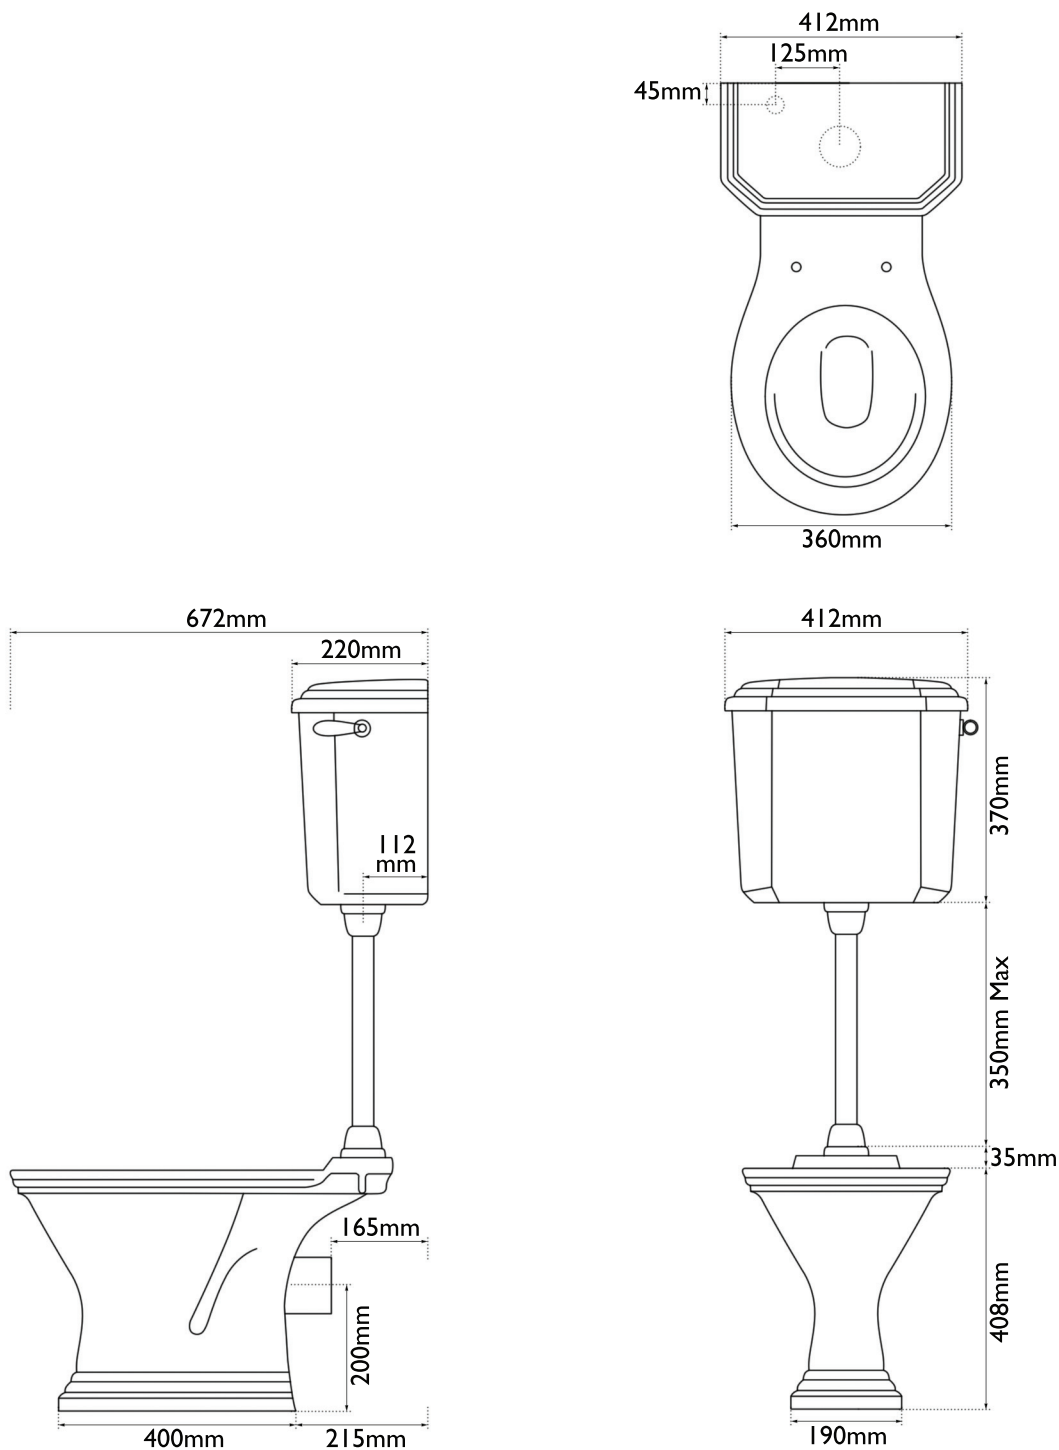

HURLINGHAM
The Bath Company

Highgate Ceramic Low Level WC Pan

Please note that all sizes above may vary $\pm 3\%$.

First fix should not be undertaken until the product has arrived on site for physical measurements to be taken.